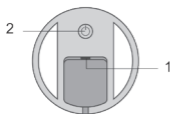

1. AVERTISSEMENTS DE SÉCURITÉ

- **Ce produit n'est pas un jouet.**
- La surveillance d'un adulte est requise lors de l'utilisation du produit par un enfant.
- Ne pas mordre, tirer ou déformer le produit.
- Ne pas immerger dans l'eau ou tout autre liquide.
- Utiliser uniquement le câble de charge d'origine.
- Ne pas utiliser le produit pendant la charge.
- Tenir à l'écart des flammes, des sources de chaleur et de la lumière directe du soleil.
- Ne pas ouvrir, démonter ni tenter de réparer le produit.
- Cesser l'utilisation si le produit ou le câble est endommagé.

2. APERÇU DU PRODUIT

La lampe de nuit Nuvita 6610 est une lampe en silicone souple et portable conçue pour fournir une lumière douce et sûre pendant la nuit. Elle est idéale pour les chambres d'enfants et pour garantir le confort avant d'aller dormir.

Vue inférieure

1. Port de recharge Type-C
2. Bouton marche/arrêt

PRINCIPALES CARACTÉRISTIQUES

- Revêtement en silicone alimentaire doux au toucher
- Batterie rechargeable (USB Type-C)
- Lumière LED à 3 niveaux d'intensité réglable par simple pression
- Mode blanc chaud
- Autonomie longue durée : jusqu'à 10 heures sur une seule charge
- Sans fil, portable et sans danger pour les enfants