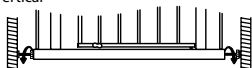

ALL PARTS

4 Width adjusters

X 4 Wall cups

X 4 Double sided tape

Note:

Once the plastic band with which it is packaged has been cut, it is normal for the gate to spread out by a few centimetres. It will return to normal once installed and adjusted in width.

GATE USAGE INSTRUCTION

1. Put the 4 width adjusters into the gate sides (top and bottom).

2. Position the gate where you want to install it, make sure it rests on a side surface greater than 3cm and place the rubber part on the surface.

3. Screw the bottom width adjusters, let the gate stand vertical

4. Screw the top width adjusters, let the lock close smoothly.

5. Check the 4 width adjusters, make sure the gate is setup firmly.

The upper adjusters must be placed at a height of at least 77cm