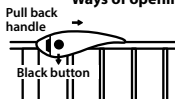

The upper adjusters must be placed at a height of at least 77cm

Ways of opening: Press the two black buttons and pull back at the same time.

Open space 180°