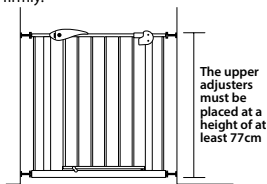

ALL PARTS

4 Width adjusters

X 4 Wall cups

X 4 Double sided tape

Note:

Once the plastic band with which it is packaged has been cut, it is normal for the gate to spread out by a few centimetres. It will return to normal once installed and adjusted in width.

GATE USAGE INSTRUCTION

1. Put the 4 width adjusters into the gate sides (top and bottom).

2. Position the gate where you want to install it, make sure it rests on a side surface greater than 3cm and place the rubber part on the surface.

3. Screw the bottom width adjusters, let the gate stand vertical

4. Screw the top width adjusters, let the lock close smoothly.

5. Check the 4 width adjusters, make sure the gate is setup firmly.

The upper adjusters must be placed at a height of at least 77cm