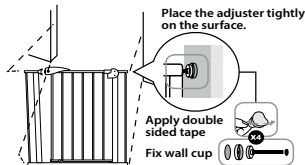

2. Position the gate where you want to install it, make sure it rests on a side surface greater than 3cm and place the rubber part on the surface.